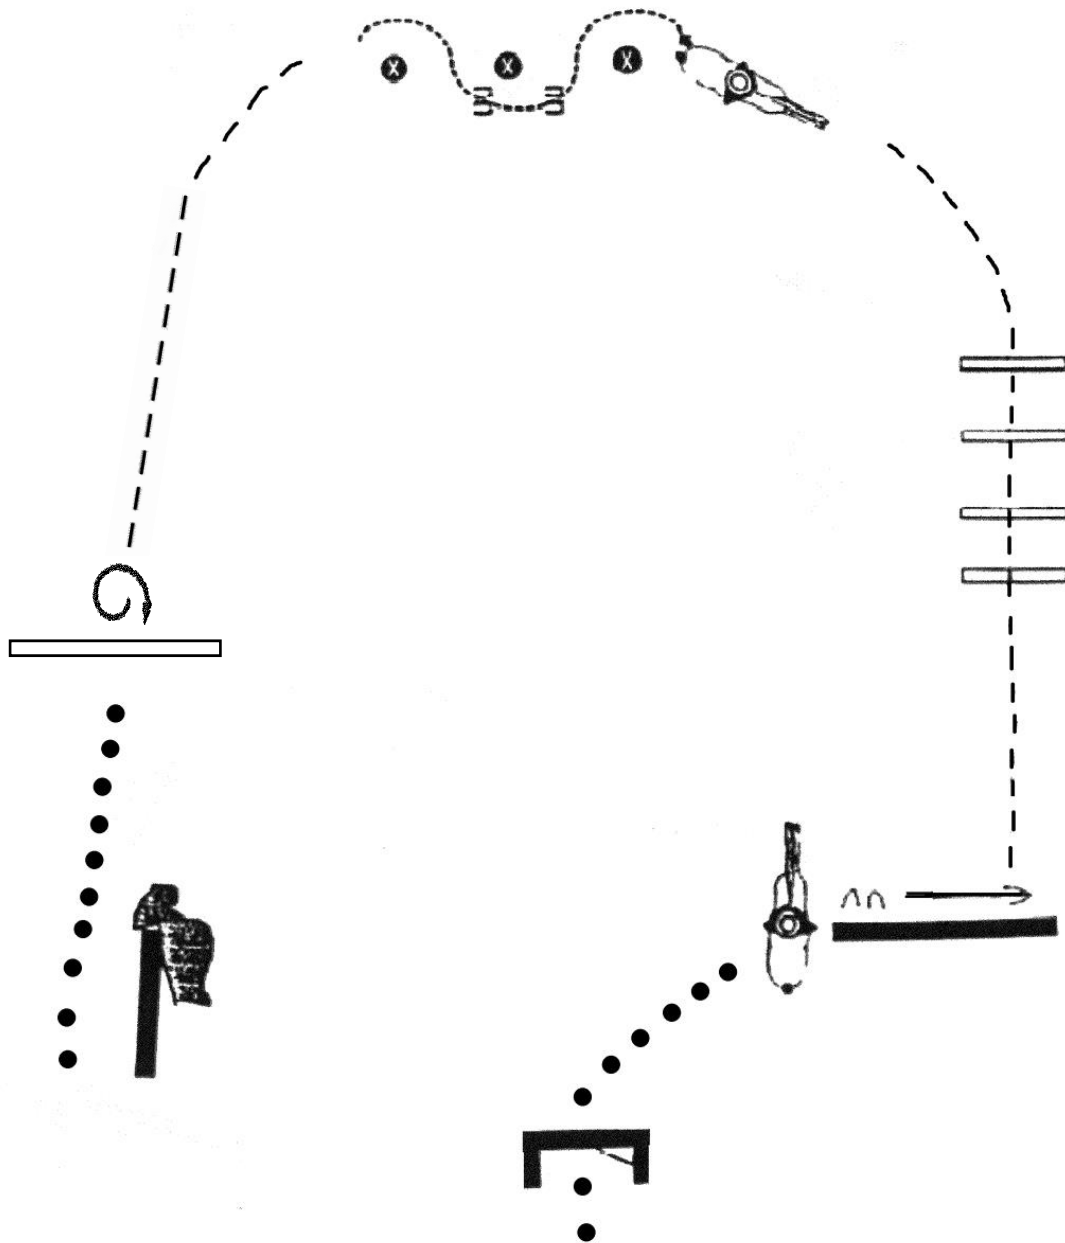

2019 CRC Ranch Horse Show – Trail Class

In-Hand and Walk/Jog Pattern #1

1. Open and close gate.
2. Walk to pole, sidepass to the end of pole.
3. Jog to and over poles.
4. Back through line of cones.
5. Jog to pole and stop. 360° turn to the right.
6. Walk over pole to slicker, put on and take off.
7. Walk out.